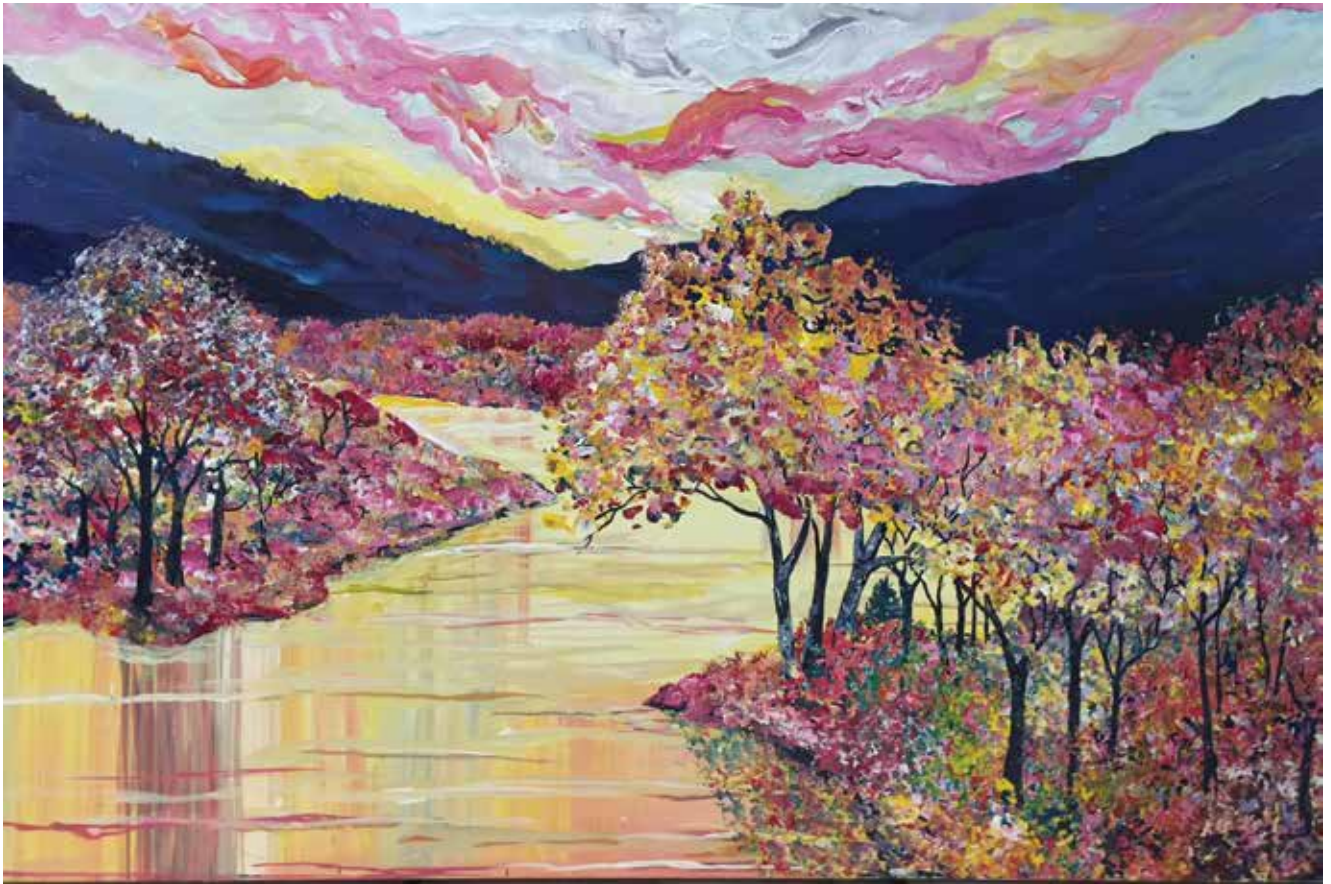

The pieces selected for this catalogue are meant to truly express what Hiraeth means to me, so I chose a vibrant palette, combined with high gloss medium and reflective paints to create an ethereal effect, as if awakening from a beautiful dream that quickly evaporates and eludes us.

Horizons

Acrylic on canvas

40 x 16

Just Being There

Acrylic on canvas

48 x 36

Kiss the Sky
Acrylic on canvas
18 x 24

Live the Wind
Acrylic on canvas
48 x 48

Mirror Lake

Acrylic on canvas

40 x 30

Nimbus

Acrylic on canvas

36 x 24

Propitious

Acrylic on canvas

36 x 24

Same As It Ever Was

Acrylic on canvas

30 x 40

Sentinel
Acrylic on canvas
18 x 24

Sparkle Lake
Acrylic on canvas
36 x 24

Spirited Sky
Acrylic on canvas
24 x 36

Uncanny Resemblance