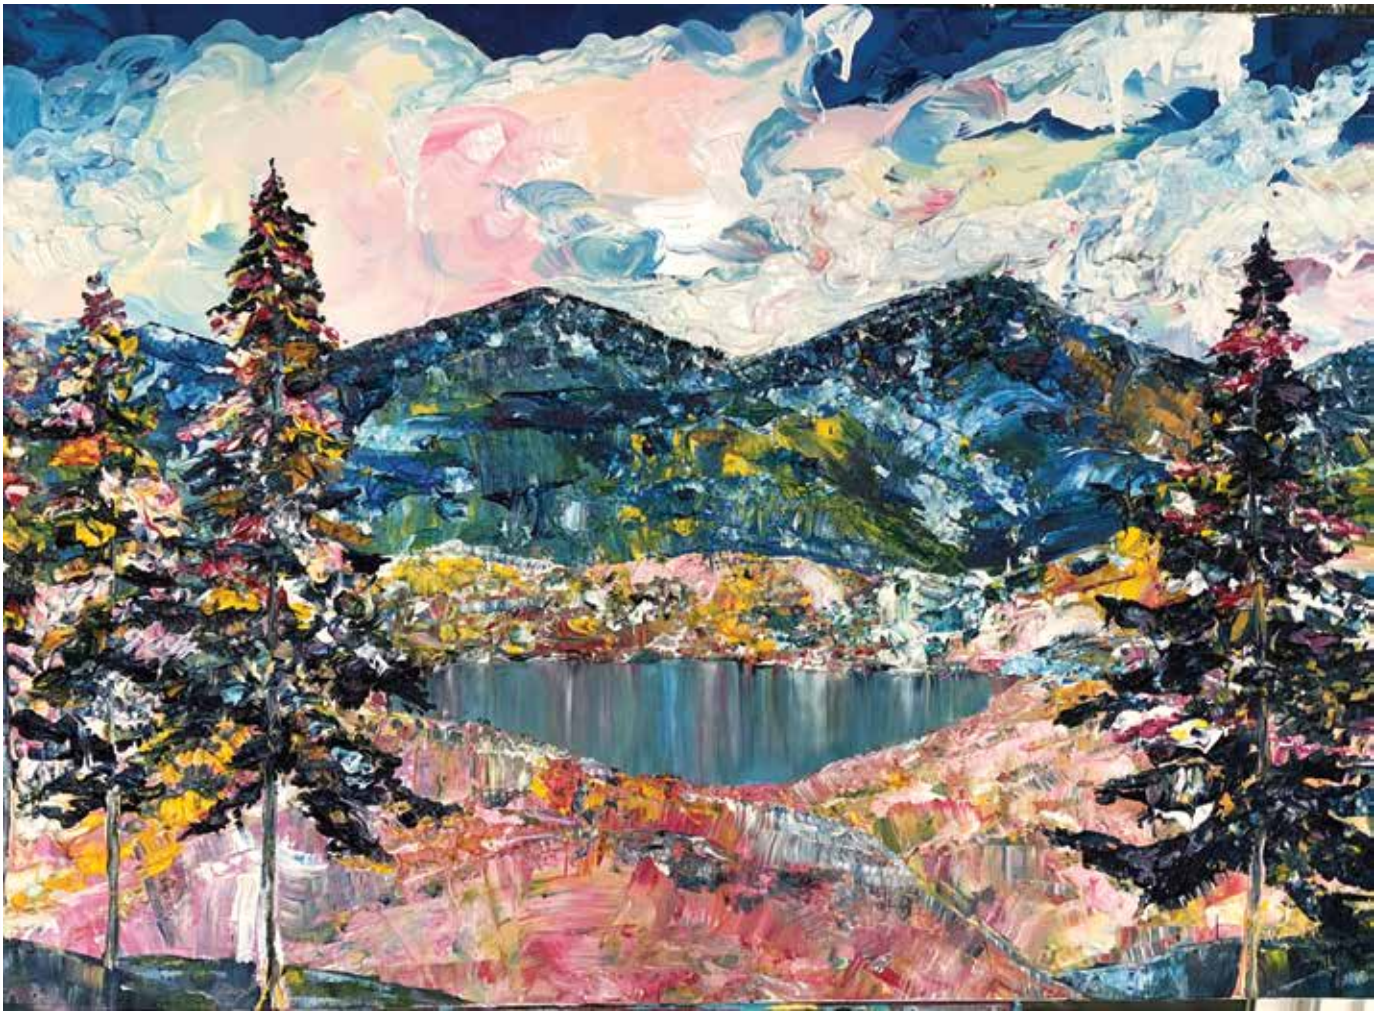

The pieces selected for this catalogue are meant to truly express what Hiraeth means to me, so I chose a vibrant palette, combined with high gloss medium and reflective paints to create an ethereal effect, as if awakening from a beautiful dream that quickly evaporates and eludes us.

Mirror Lake

Acrylic on canvas

40 x 30

Nimbus

Acrylic on canvas

36 x 24

Propitious

Acrylic on canvas

36 x 24

Same As It Ever Was

Acrylic on canvas

30 x 40

Sentinel
Acrylic on canvas
18 x 24

Sparkle Lake
Acrylic on canvas
36 x 24

Spirited Sky
Acrylic on canvas
24 x 36

Uncanny Resemblance

Acrylic on canvas

36 x 24

Vicarious

Acrylic on canvas

48 x 36

Vicissitudes
Acrylic on canvas
30 x 40

Zephyr Lake
Acrylic on canvas
18 x 24